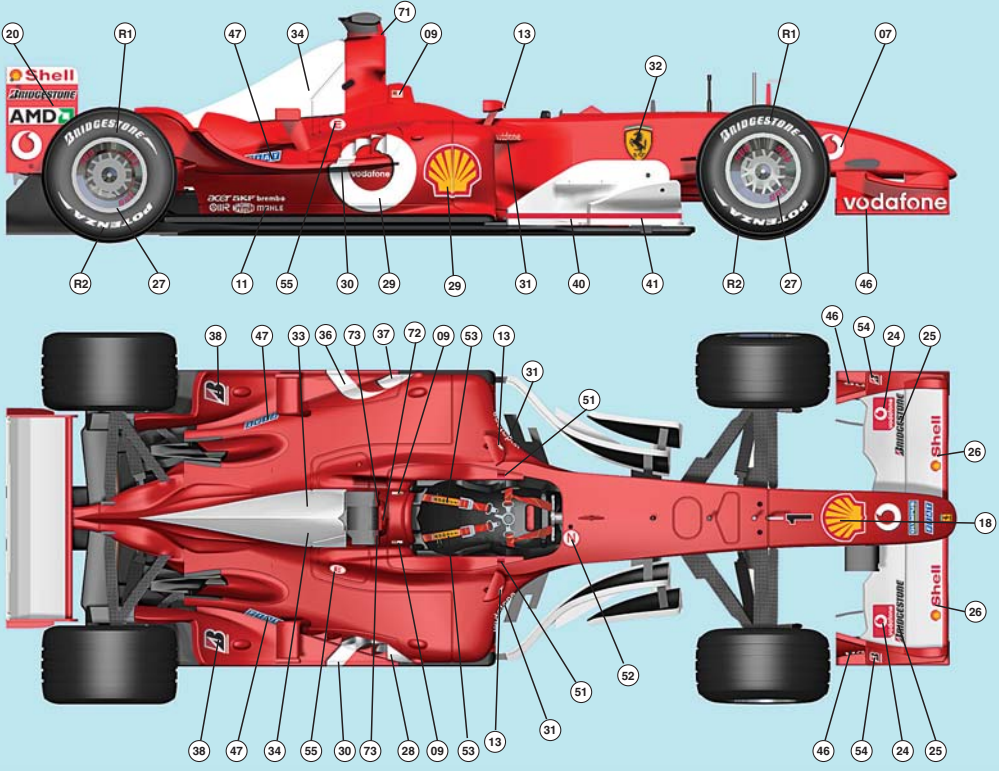

TAMEO Kits

TMK330 FERRARI F2003-GA SPANISH G.P. 2003

PHOTO 4

1 - M. Schumacher

1st

2 - R. Barrichello

3rd

COLOUR CONVERSION

FOTOINCISIONI - PHOTOETCHEDS

FERRARI

OFFICIAL LICENSED PRODUCT

TAMEO KITS
formula one scale model

Per ulteriori immagini visitate la galleria fotografica nel nostro sito ufficiale www.tameokits.com
For further images visit the photo gallery in our official web site www.tameokits.com